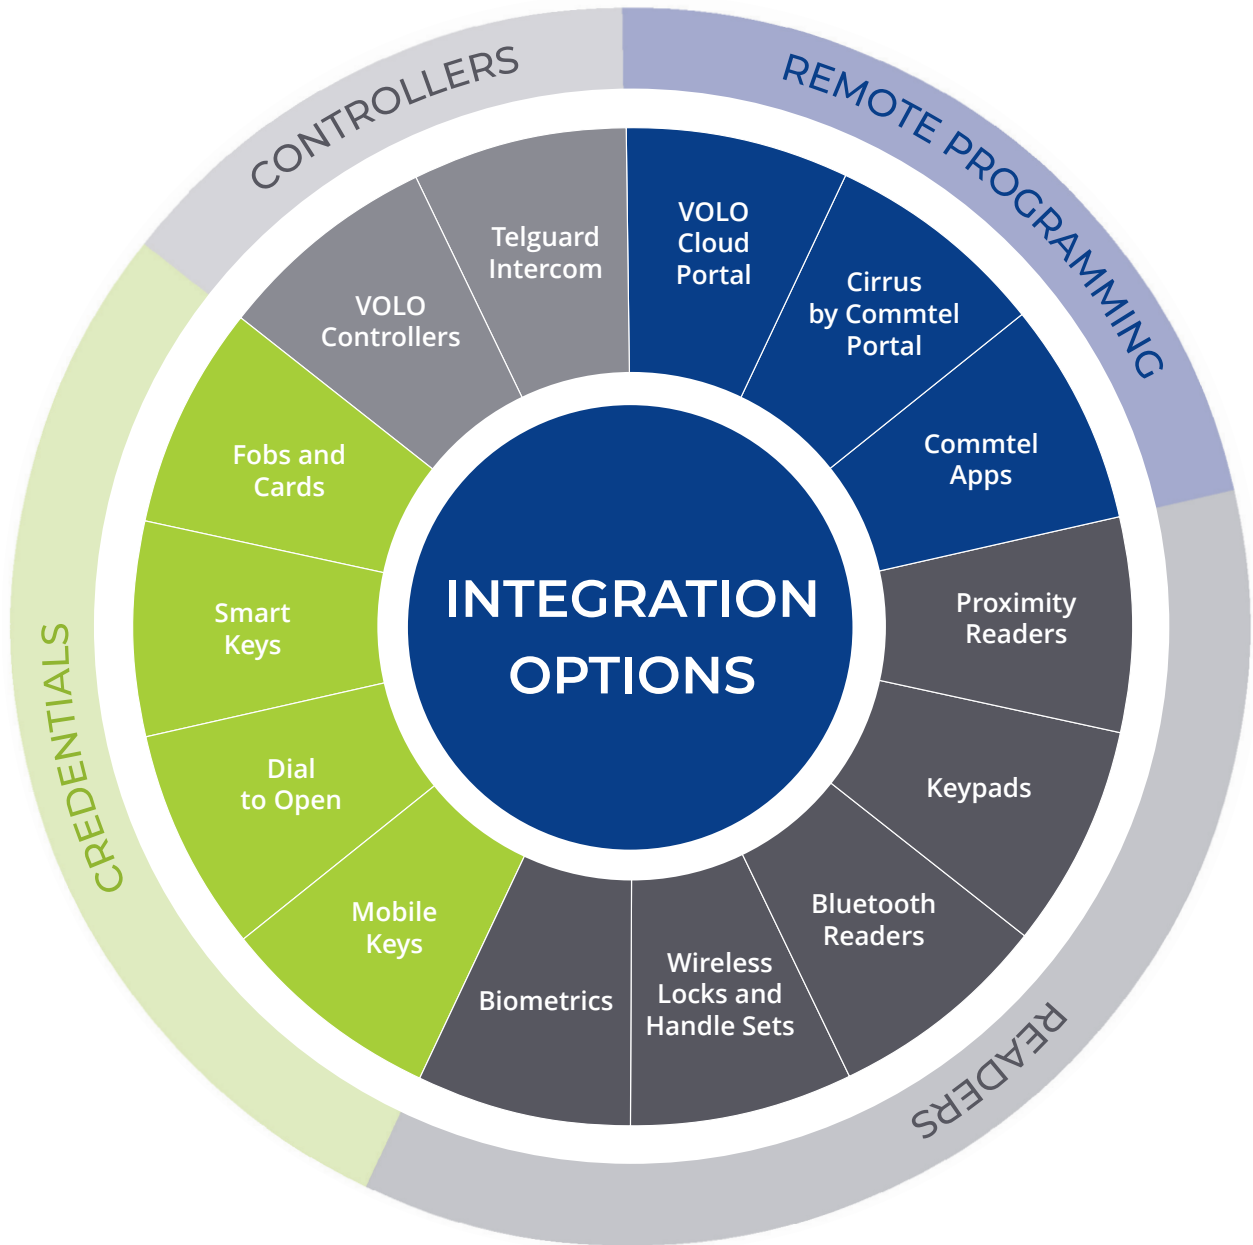

COMMTTEL LTD, ORCHARD HOUSE, 39 GATWICK ROAD
CRAWLEY, WEST SUSSEX RH10 9RB

T | +44 (0)1306 710120 E | sales@commtel.io

www.commtel.io